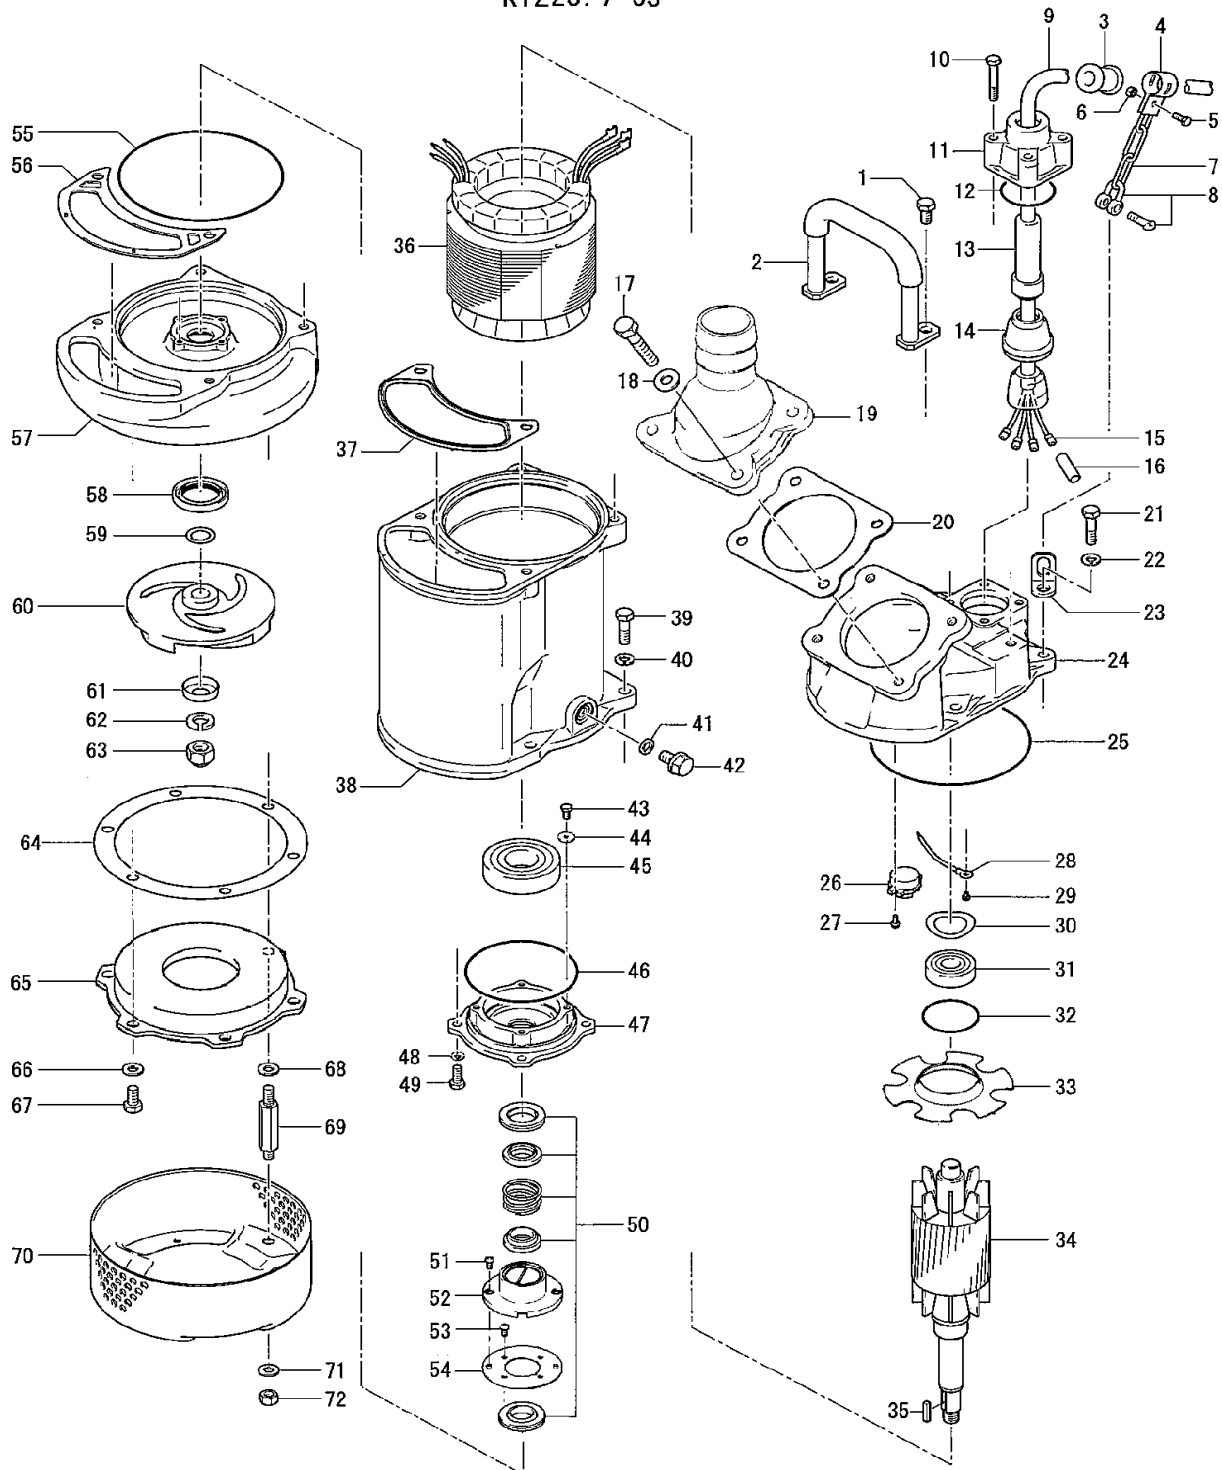

PARTS LIST		DEWATERING PUMP				3/24/2021
ITEM	PART No.	DESCRIPTION	QTY	SIZE	MATERIAL	NOTES

EXPLODED VIEW

KTZ23.7-63

C-01551-1