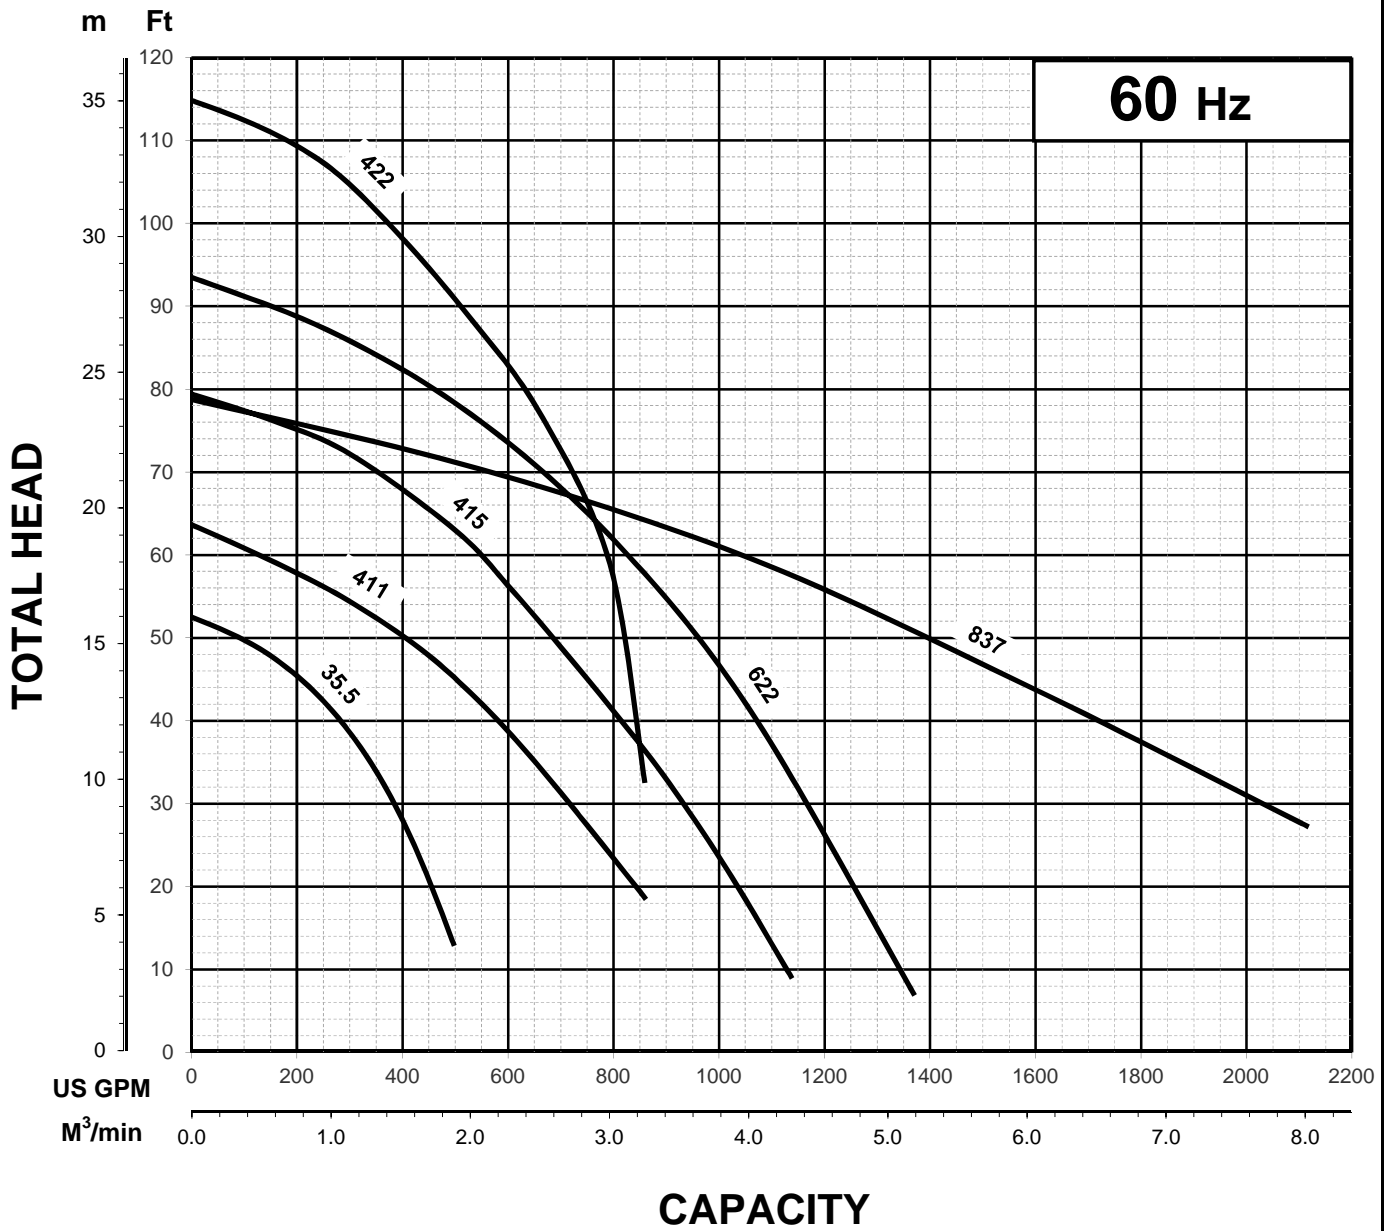

GPN - SERIES

SUBMERSIBLE AGITATOR PUMPS

PERFORMANCE
CURVE

GROUP PERFORMANCE RANGE

Note