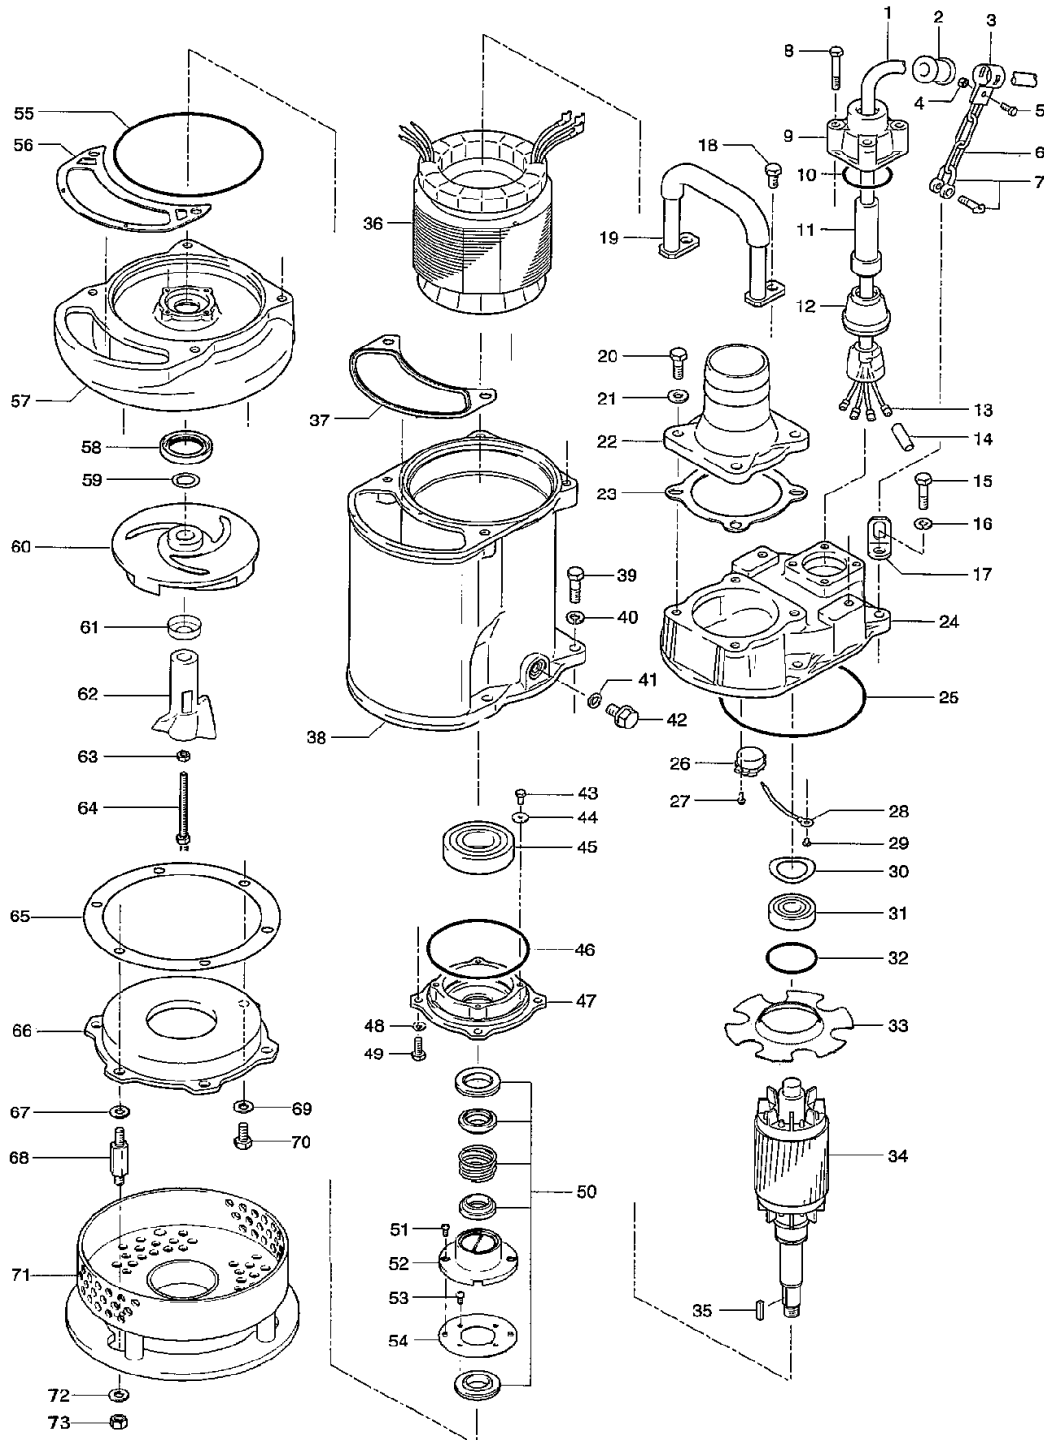

PARTS LIST		AGITATOR PUMP			4/26/2022	
ITEM	PART No.	DESCRIPTION	QTY	SIZE	MATERIAL	NOTES

EXPLODED VIEW

KTD33.0-63

C-01554-1