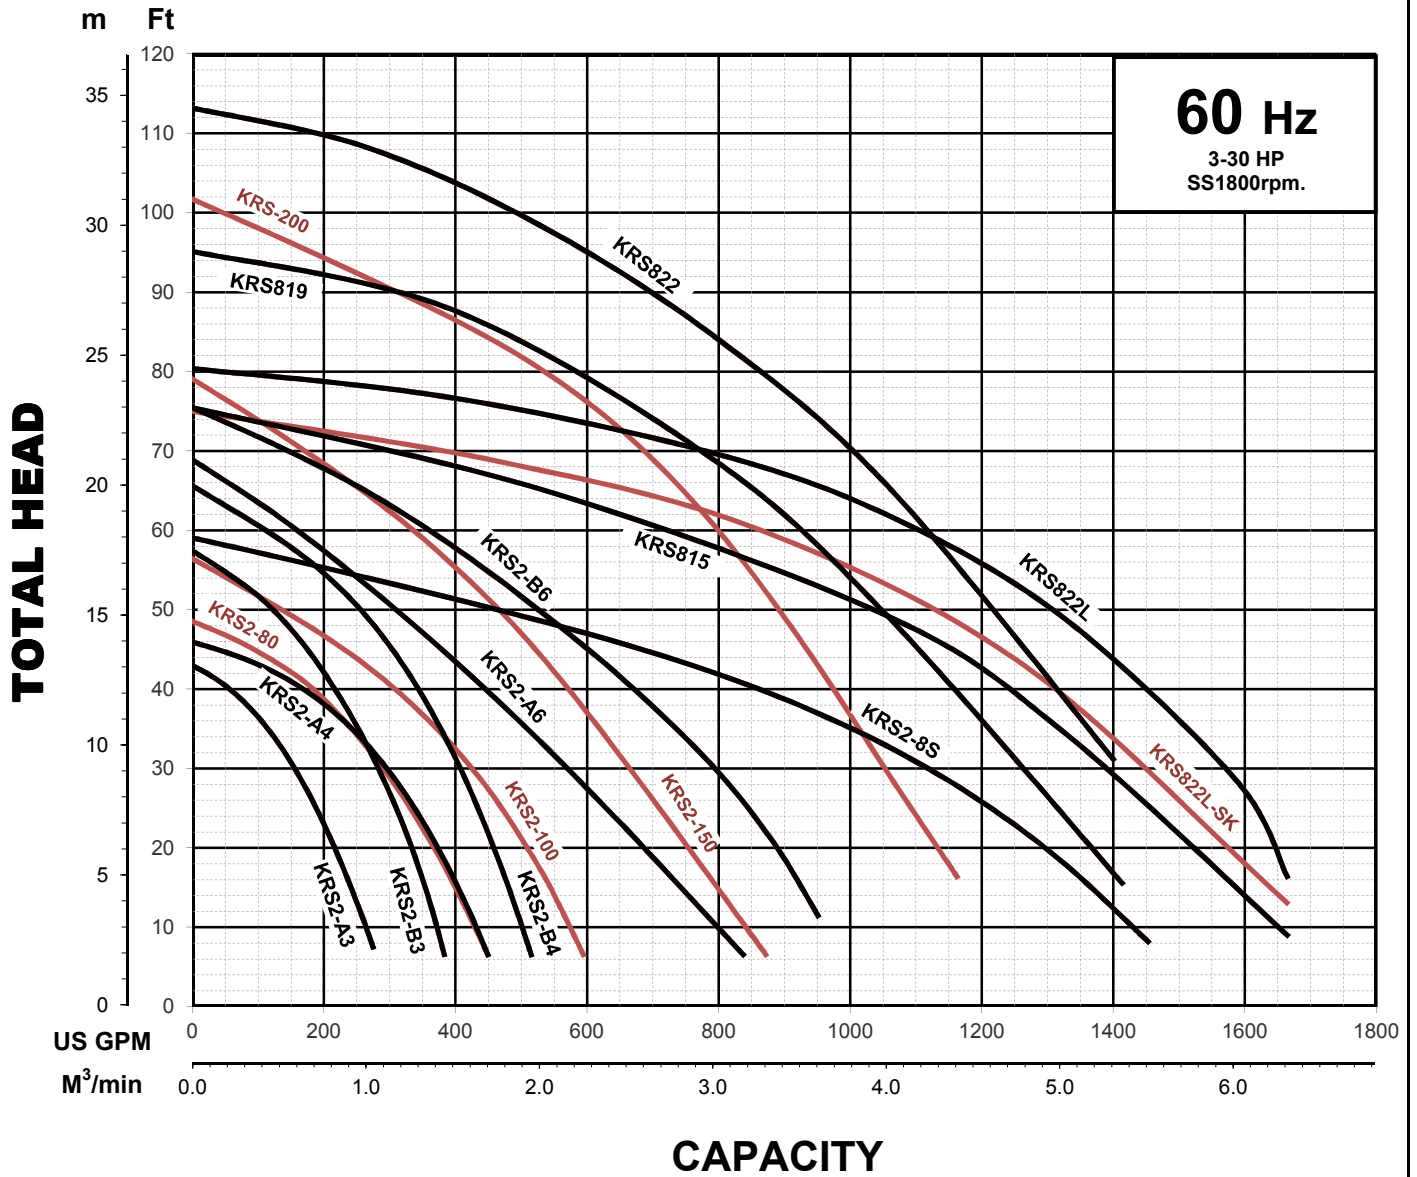

KRS - SERIES

HIGH VOLUME - DEWATERING & AGITATOR PUMPS

PERFORMANCE CURVE

GROUP PERFORMANCE RANGE

Note

TSURUMI PUMP

KRS - SERIES
HIGH VOLUME - DEWATERING PUMPS

PERFORMANCE RANGE

GROUP PERFORMANCE RANGE