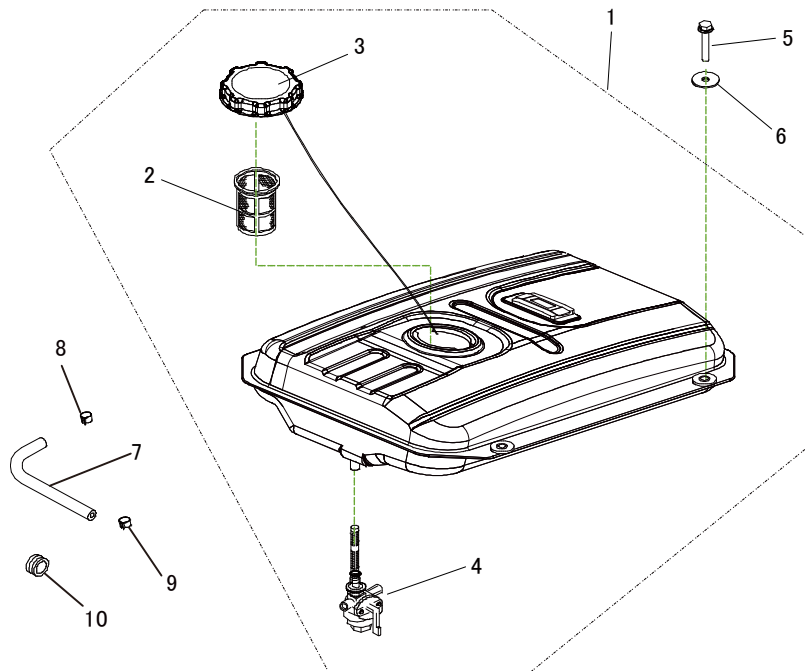

FUEL TANK
TPG4-750HDXE

No.2R-06635

REF No.	Parts No.	Parts name	Q'ty	Price	Remarks
1	15601800200	FUEL TANK (BLUE) COMP.	1		WITH LABEL ※EXCEPT SPEC LABEL
2	15350860000	FILTER COMP., FUEL	1		
3	15950267000	CAP COMP., FUEL FILLER WITH CHAIN	1		
4	15150135010	FUEL VALVE	1		
5	19B30906025	HEX,BOLT W/FLANGE (M6×1.0-25)	4		
6	19W00906025	WASHER,TANK CUSHION (M6×25,1.6t)	4		
7		CRIP B8, TUBE	1		HONDA PART
8	15301192000	CRIP,TUBE	1		
9	15350696002	TUBE,FUEL (180mm)	1		
10		RUBBER,FUEL TUBE	1		HONDA PART