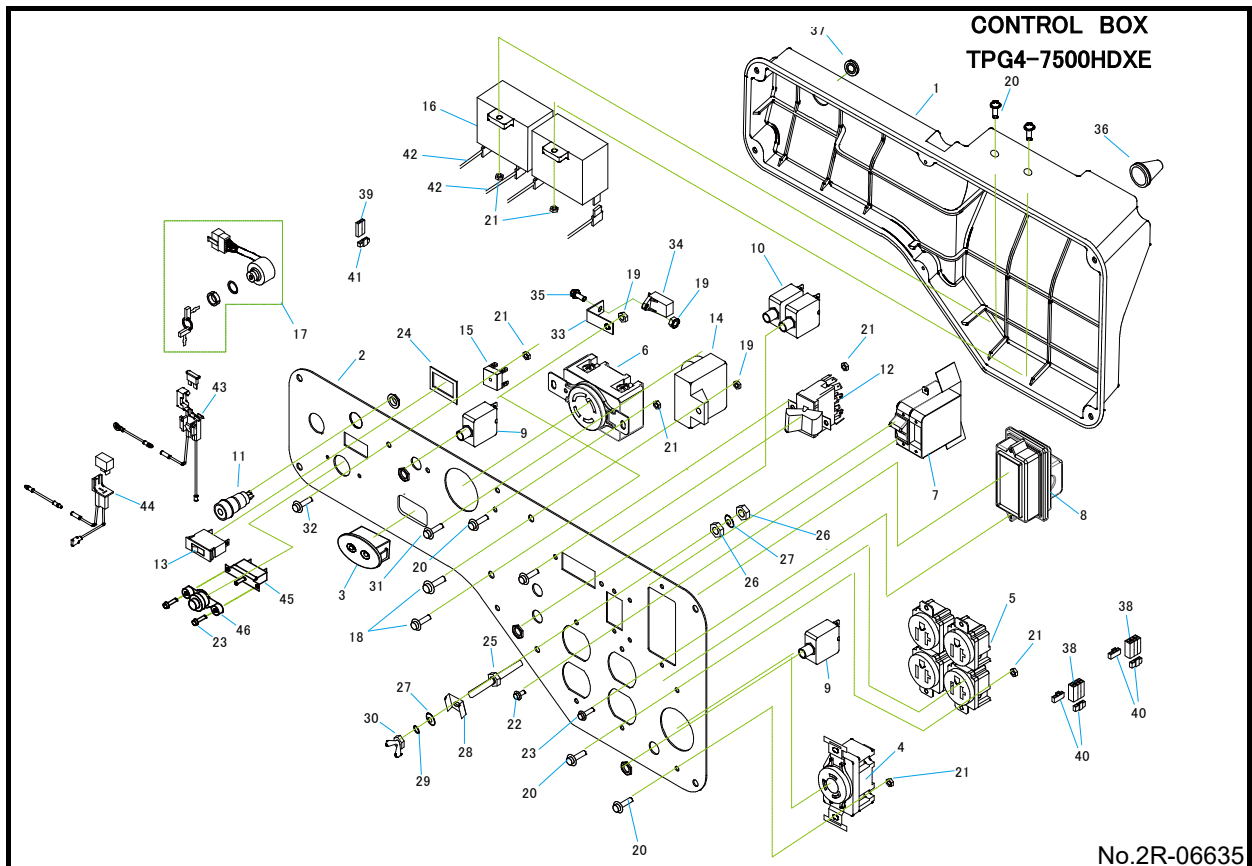

No.2R-06634

REF No.	Parts No.	Parts name	Q'ty	Price	Remarks
1	15411460000	BRACKET (1)	1		
2	15311462000	N-BRACKET	1		
3	15311461000	BRACKET (2)	1		
4	15200575000	ROTOR ASSY	1		
5	15250574000	STATOR ASSY	1		
6	15311471000	COVER,BRACKET	1		
7	15350583000	RUBBER BUSH	1		
8	15550505000	HEX,BOLT W/FLANGE(M10×1.25-275)	1		
9	15550153000	HEX,BOLT W/FLANGE(M6×1.0-190)	4		
10	15550476000	HEX,BOLT W/FLANGE(M8×1.0-20)	4		
11	15550210000	HEX,BOLT W/FLANGE(M5×0.8-12)	2		
12	15550248000	FLAT HEAD BOLT W/SOCKET(M8×1.25-20)	4		
13	19S00905007	CROSS RECESSED HEAD SCREW(M5-7)	1		
14	15350105000	TUBE,LEAD WIRE	1		
15	15400156000	CONNECTOR 6P	2		
16	15400160000	CONNECTOR 2P	1		
17	15250574100	STATOR COMP.	1		
18	15311780100	BALL BEARING	1		6205ZZ-CM
19	15501309000	HARNESS GREEN	1		
20	15400162000	RETAINER 3P	4		
21	15400163000	RETAINER 2P	2		

No.2R-06635

REF No.	Parts No.	Parts name	Q'ty	Price	Remarks
1	15350680000	CONTROL BOX	1		
2	15602452001	PANEL ASSY	1		
3	15400941000	CARBON MONOXIDE INDICATOR	1		
4	15400105000	RECEPTACLE 30A, 125V	1		
5	15400003000	RECEPTACLE 20A, 125V	2		
6	15400106000	RECEPTACLE 30A, 125/250V	1		
7	15400934000	CURCUIT BREAKER 30A	1		
8	15400559000	UNIT , GFCI	1		
9	15400173000	CIRCUIT BREAKER 30A	2		
10	15400171000	CIRCUIT BREAKER 20A	2		
11	85111573300	NEON BRACKET , 125V	1		
12	15400143000	SWITCH,VOLTAGE SELECTOR	1		
13	15400108000	SWITCH,AUTO THROTTLE	1		
14	15400933000	CONTROL UNIT,AUTO THROTTLE	1		
15	15400389000	BRIDGE DIODE	1		
16	15400177000	CONDENSOR ASSY,18 μ F	2		
17		SWITCH ASSY.,COMBINATION	1		HONDA PART
18	19SF4906015	CROSS RECESSED HEAD SCREW (M6-15)	2		
19	19N10906000	HEX,NUT W/FLANGE M6	3		
20	19SF4904014	CROSS RECESSED HEAD SCREW (M4-14)	12		
21	19N10904000	HEX,NUT W/FLANGE M4	13		
22	15550246000	CROSS RECESSED HEAD SCREW (M3-5)	4		
23	19SF4903012	CROSS RECESSED HEAD SCREW (M3-12)	4		
24	15301082001	SWITCH SPACER	1		
25	15550168001	STUD BOLT	1		
26	19N10905000	HEX,NUT W/FLANGE (M5)	2		