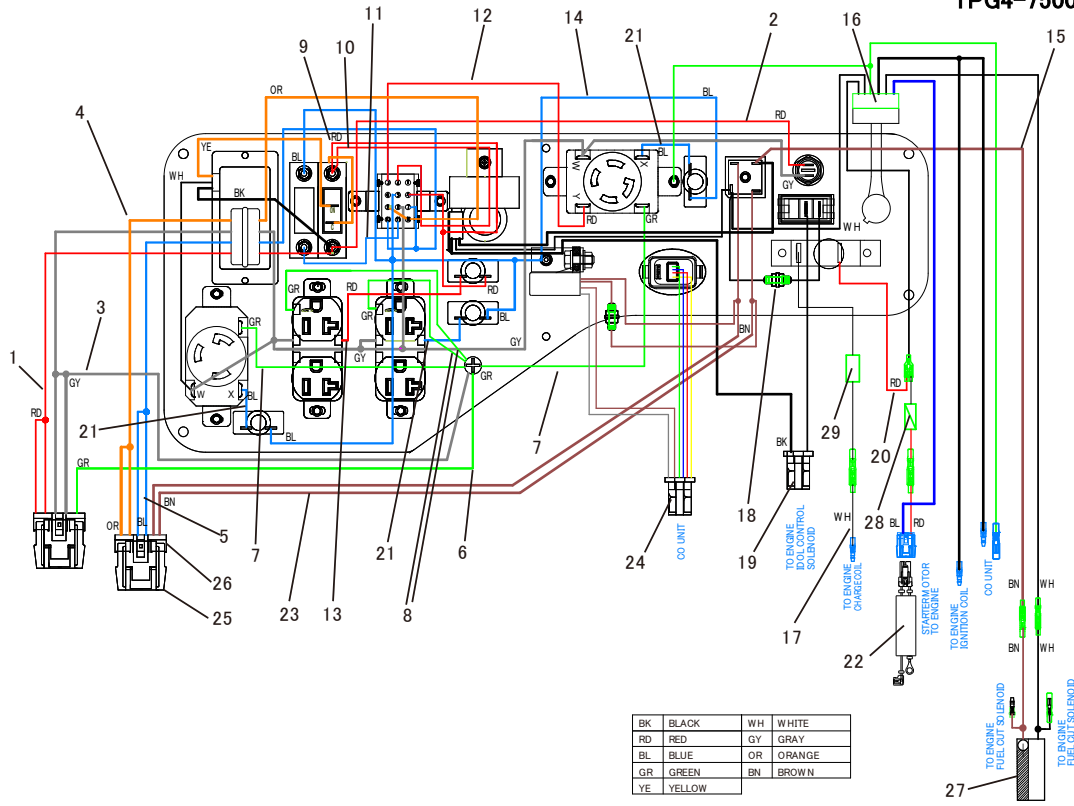

**CONTROL BOX
TPG4-7500HDXE**

No.2R-06635

REF No.	Parts No.	Parts name	Q'ty	Price	Remarks
1	15502858000	HARNES RED	1		
2	15502868000	HARNES RED	1		
3	15502867000	HARNES GRAY	1		
4	15502865000	HARNES ORANGE	1		
5	15502863000	HARNES BLUE	1		
6	15503215000	HARNES GREEN	1		
7	15502870000	HARNES GREEN	2		
8	15502877000	HARNES GREEN	2		
9	15503213000	HARNES RED	1		
10	15502866000	HARNES RED	1		
11	15502862000	HARNES BLUE	1		
12	15502859000	HARNES RED	1		
13	15501770000	HARNES RED	1		
14	15503214000	HARNES BLUE	1		
15	15501778000	HARNES BROWN	1		
16	15503238000	HARNES, KEY SWITCH	1		
17	15500371000	HARNES WHITE	1		
18	15501775000	HARNES, FUSE	1		
19	15502871000	HARNES, IDLE CONTROL	1		
20	15500370000	HARNES RED	1		
21	15502860000	HARNES BLUE	3		
22	15501777000	HARNES STARTER	1		
23	15503235000	HARNES BROWN	1		
24	15503237000	HARNES CO SENSOR	1		
25	15400157000	CONNECTOR 6P	2		
26	15400162000	RETAINER	4		
27	15502153000	HARNES, CAPACITOR	1		
28	15371275100	HARNES, FUSE	1		
29	15371275000	HARNES, DIODE	1