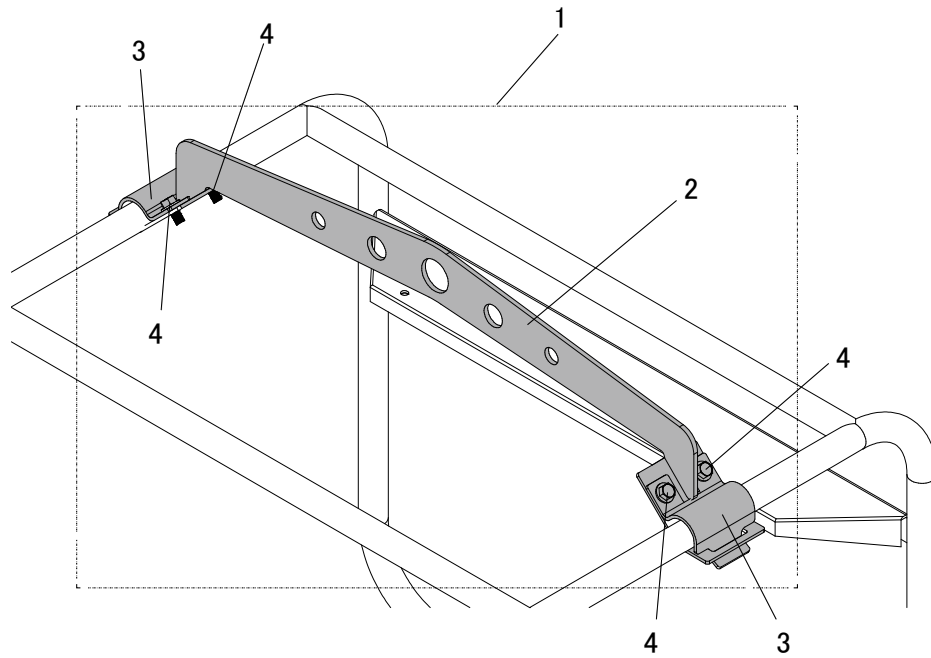

LIFTING BALE
TPG4-7500HDX

2R-06634

REF No.	Parts No.	Parts name	Q'ty	Price	Remarks
1	15601795000	LIFTING BALE KIT	1		
2	15302124000	LIFTING BALE	1		
3	15301186000	LIFTING BALE FITTINGS	2		
4	15550208000	BOLT M8-16	4