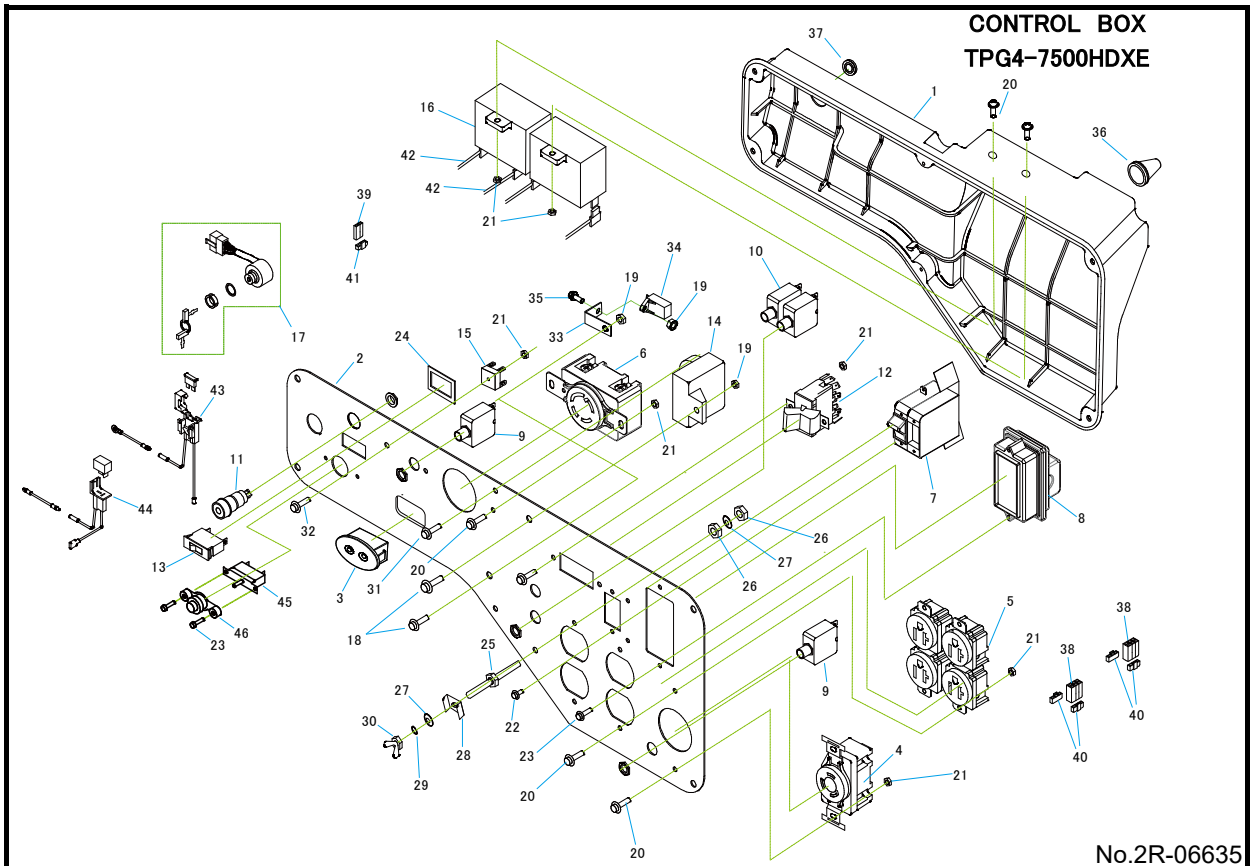

No.2R-06634

REF No.	Parts No.	Parts name	Q'ty	Price	Remarks
1	15411460000	BRACKET (1)	1		
2	15311462000	N-BRACKET	1		
3	15311461000	BRACKET (2)	1		
4	15200575000	ROTOR ASSY	1		
5	15250574000	STATOR ASSY	1		
6	15311471000	COVER,BRACKET	1		
7	15350583000	RUBBER BUSH	1		
8	15550505000	HEX,BOLT W/FLANGE(M10×1.25-275)	1		
9	15550153000	HEX,BOLT W/FLANGE(M6×1.0-190)	4		
10	15550476000	HEX,BOLT W/FLANGE(M8×1.0-20)	4		
11	15550210000	HEX,BOLT W/FLANGE(M5×0.8-12)	2		
12	15550248000	FLAT HEAD BOLT W/SOCKET(M8×1.25-20)	4		
13	19S00905007	CROSS RECESSED HEAD SCREW(M5-7)	1		
14	15350105000	TUBE,LEAD WIRE	1		
15	15400156000	CONNECTOR 6P	2		
16	15400160000	CONNECTOR 2P	1		
17	15250574100	STATOR COMP.	1		
18	15311780100	BALL BEARING	1		6205ZZ-CM
19	15501309000	HARNESS GREEN	1		
20	15400162000	RETAINER 3P	4		
21	15400163000	RETAINER 2P	2		

No.2R-06635

REF No.	Parts No.	Parts name	Q'ty	Price	Remarks
1	15350680000	CONTROL BOX	1		
2	15602452001	PANEL ASSY	1		
3	15400941000	CARBON MONOXIDE INDICATOR	1		
4	15400105000	RECEPTACLE 30A, 125V	1		
5	15400003000	RECEPTACLE 20A, 125V	2		
6	15400106000	RECEPTACLE 30A, 125/250V	1		
7	15400934000	CURCUIT BREAKER 30A	1		
8	15400559000	UNIT , GFCI	1		
9	15400173000	CIRCUIT BREAKER 30A	2		
10	15400171000	CIRCUIT BREAKER 20A	2		
11	85111573300	NEON BRACKET , 125V	1		
12	15400143000	SWITCH,VOLTAGE SELECTOR	1		
13	15400108000	SWITCH,AUTO THROTTLE	1		
14	15400933000	CONTROL UNIT,AUTO THROTTLE	1		
15	15400389000	BRIDGE DIODE	1		
16	15400177000	CONDENSOR ASSY,18 μ F	2		
17		SWITCH ASSY.,COMBINATION	1		HONDA PART
18	19SF4906015	CROSS RECESSED HEAD SCREW (M6-15)	2		
19	19N10906000	HEX,NUT W/FLANGE M6	3		
20	19SF4904014	CROSS RECESSED HEAD SCREW (M4-14)	12		
21	19N10904000	HEX,NUT W/FLANGE M4	13		
22	15550246000	CROSS RECESSED HEAD SCREW (M3-5)	4		
23	19SF4903012	CROSS RECESSED HEAD SCREW (M3-12)	4		
24	15301082001	SWITCH SPACER	1		
25	15550168001	STUD BOLT	1		
26	19N10905000	HEX,NUT W/FLANGE (M5)	2		