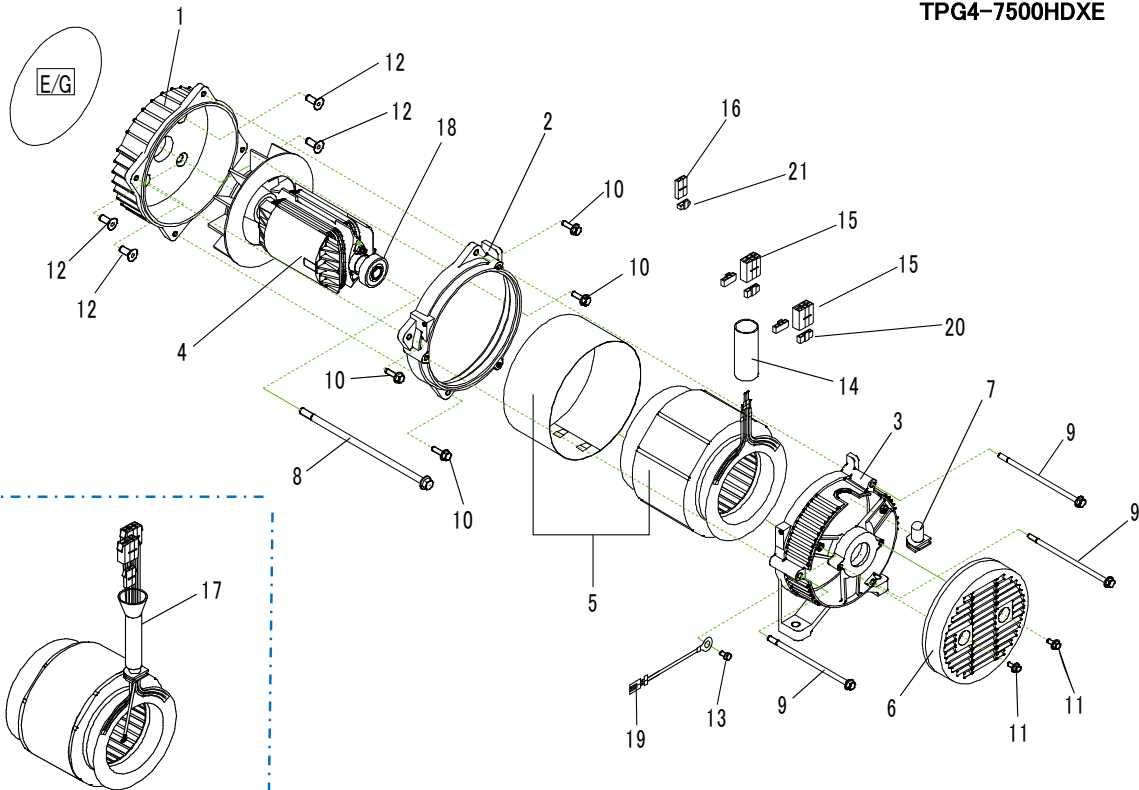

No.2R-06634

REF No.	Parts No.	Parts name	Q'ty	Price	Remarks
1	15411460000	BRACKET (1)	1		
2	15311462000	N-BRACKET	1		
3	15311461000	BRACKET (2)	1		
4	15200575000	ROTOR ASSY	1		
5	15250574000	STATOR ASSY	1		
6	15311471000	COVER,BRACKET	1		
7	15350583000	RUBBER BUSH	1		
8	15550505000	HEX,BOLT W/FLANGE(M10×1.25-275)	1		
9	15550153000	HEX,BOLT W/FLANGE(M6×1.0-190)	4		
10	15550476000	HEX,BOLT W/FLANGE(M8×1.0-20)	4		
11	15550210000	HEX,BOLT W/FLANGE(M5×0.8-12)	2		
12	15550248000	FLAT HEAD BOLT W/SOCKET(M8×1.25-20)	4		
13	19S00905007	CROSS RECESSED HEAD SCREW(M5-7)	1		
14	15350105000	TUBE,LEAD WIRE	1		
15	15400156000	CONNECTOR 6P	2		
16	15400160000	CONNECTOR 2P	1		
17	15250574100	STATOR COMP.	1		
18	15311780100	BALL BEARING	1		6205ZZ-CM
19	15501309000	HARNESS GREEN	1		
20	15400162000	RETAINER 3P	4		
21	15400163000	RETAINER 2P	2		

No.2R-06635

REF No.	Parts No.	Parts name	Q'ty	Price	Remarks
1	15350680000	CONTROL BOX	1		
2	15602452001	PANEL ASSY	1		
3	15400941000	CARBON MONOXIDE INDICATOR	1		
4	15400105000	RECEPTACLE 30A, 125V	1		
5	15400003000	RECEPTACLE 20A, 125V	2		
6	15400106000	RECEPTACLE 30A, 125/250V	1		
7	15400934000	CURCUIT BREAKER 30A	1		
8	15400559000	UNIT , GFCI	1		
9	15400173000	CIRCUIT BREAKER 30A	2		
10	15400171000	CIRCUIT BREAKER 20A	2		
11	85111573300	NEON BRACKET , 125V	1		
12	15400143000	SWITCH,VOLTAGE SELECTOR	1		
13	15400108000	SWITCH,AUTO THROTTLE	1		
14	15400933000	CONTROL UNIT,AUTO THROTTLE	1		
15	15400389000	BRIDGE DIODE	1		
16	15400177000	CONDENSOR ASSY,18 μ F	2		
17		SWITCH ASSY.,COMBINATION	1		HONDA PART
18	19SF4906015	CROSS RECESSED HEAD SCREW (M6-15)	2		
19	19N10906000	HEX,NUT W/FLANGE M6	3		
20	19SF4904014	CROSS RECESSED HEAD SCREW (M4-14)	12		
21	19N10904000	HEX,NUT W/FLANGE M4	13		
22	15550246000	CROSS RECESSED HEAD SCREW (M3-5)	4		
23	19SF4903012	CROSS RECESSED HEAD SCREW (M3-12)	4		
24	15301082001	SWITCH SPACER	1		
25	15550168001	STUD BOLT	1		
26	19N10905000	HEX,NUT W/FLANGE (M5)	2		