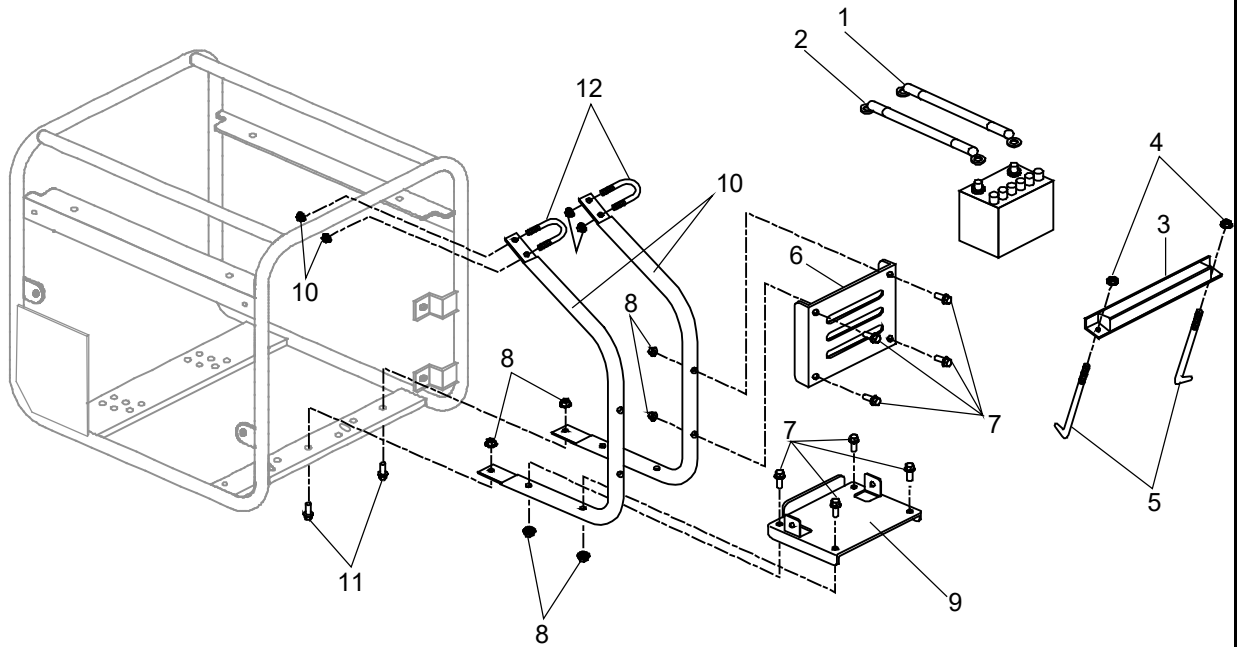

**BATTERY KIT
TPG4-7500HDXE**

No.2R-06635

REF No.	Parts No.	Parts name	Q'ty	Price	Remarks
1	15361574000	CABLE, GROUND (BLACK)	1		
2	15361575000	CABLE, STARTER (RED)	1		
3	15301689000	PLATE, SETTING	1		
4	19N10906000	HEX,NUT W/FLANGE (M6)	2		
5	15550324000	BOLT, SETTING	2		
6	15301688000	PLATE, PROTECTION	1		
7	15550209000	HEX, BOLT W/FLANGE (M8-35)	8		
8	15550207000	HEX,NUT W/FLANGE (M8)	14		
9	15301687000	PLATE, BATTERY	1		
10	15302068000	FRAME, BATTTERY	2		
11	15550208000	HEX, BOLT W/FLANGE (M8-16)	2		
12	15550184000	U-BOLT	2