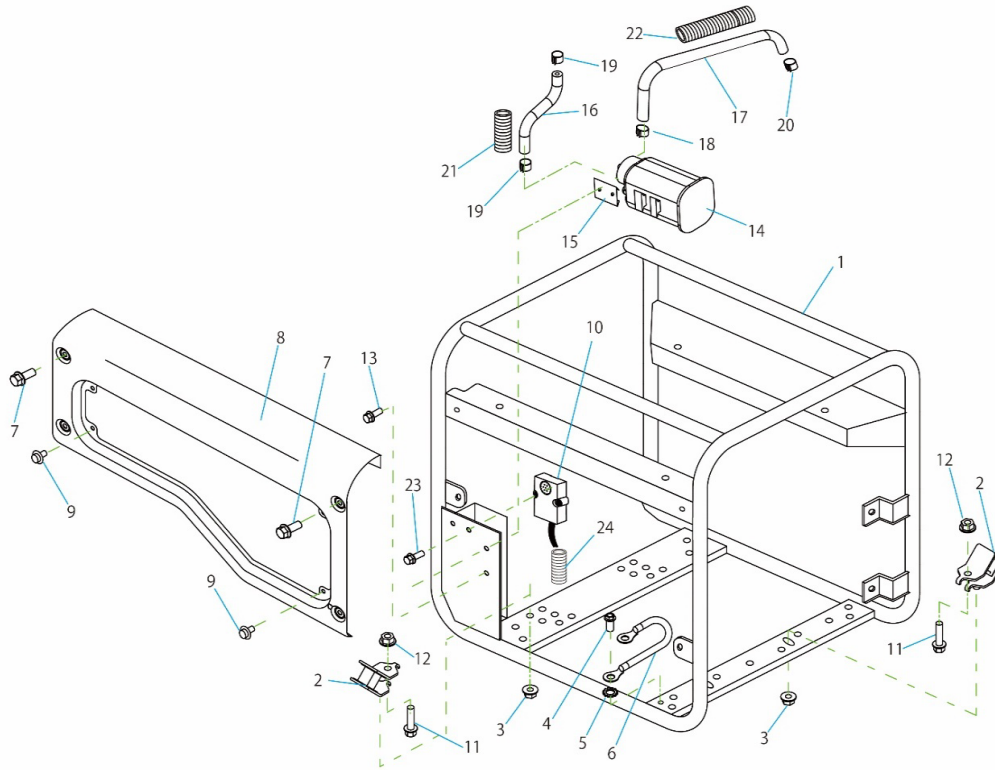

**CONTROL BOX
TPG4-7500HDXE**

No.2R-06635

REF No.	Parts No.	Parts name	Q'ty	Price	Remarks
1	15502858000	HARNES RED	1		
2	15502868000	HARNES RED	1		
3	15502867000	HARNES GRAY	1		
4	15502865000	HARNES ORANGE	1		
5	15502863000	HARNES BLUE	1		
6	15503215000	HARNES GREEN	1		
7	15502870000	HARNES GREEN	2		
8	15502877000	HARNES GREEN	2		
9	15503213000	HARNES RED	1		
10	15502866000	HARNES RED	1		
11	15502862000	HARNES BLUE	1		
12	15502859000	HARNES RED	1		
13	15501770000	HARNES RED	1		
14	15503214000	HARNES BLUE	1		
15	15501778000	HARNES BROWN	1		
16	15503238000	HARNES, KEY SWITCH	1		
17	15500371000	HARNES WHITE	1		
18	15501775000	HARNES, FUSE	1		
19	15502871000	HARNES, IDLE CONTROL	1		
20	15500370000	HARNES RED	1		
21	15502860000	HARNES BLUE	3		
22	15501777000	HARNES STARTER	1		
23	15503235000	HARNES BROWN	1		
24	15503237000	HARNES CO SENSOR	1		
25	15400157000	CONNECTOR 6P	2		
26	15400162000	RETAINER	4		
27	15502153000	HARNES, CAPACITOR	1		
28	15371275100	HARNES, FUSE	1		
29	15371275000	HARNES, DIODE	1		

FRAME
TPG4-700HDXE

No.2R-06635

REF No.	Parts No.	Parts name	Q'ty	Price	Remarks
1	15302616000	FRAME	1		
2	200900520	ANTI-VIBRATION RUBBER	4		
3	203200100	HEX,NUT W/FLANGE(M8X1.25)	4		
4	15550251000	HEX, BOLT W/FLANGE (M6×12)	1		
5	19W50906000	TOOTH LOCK WASHER(M6)	1		
6	15501130000	BONDING WIRE	1		
7	15550264000	BOLT, M6-16	4		
8	15601798000	CASE, CONTROL ASSY (BLUE)	1		WITH RUBBER
9	15550438000	CROSS RECESSED HEAD SCREW(M6-15)	4		
10	15400974000	CO SENSOR	1		
11	203000721	HEX, BOLT W/FLANGE (M10×45)	4		
12	203200021	HEX,NUT W/FLANGE(M10X1.25)	4		
13	15550587000	BOLT, M6-12	2		
14	15950138002	CARBON CANISTER (Q-18-16)	1		
15	15950141000	STAY , CARBON CANISTER	1		
16	15350676002	TUBE , SURGE	1		
17	15350678002	TUBE , PURGE	1		
18	15302061000	CRIP , φ11.6	1		
19	15302060000	CRIP , φ10.0	2		
20	15302063000	CRIP , φ14.8	1		
21	15350703000	TUBE , CORRUGATE (320mm)	1		
22	15350702000	TUBE , CORRUGATE (800mm)	1		
23	15550613000	SCREW(M5-20)	2		
24	15350882000	TUBE (120mm)	1		