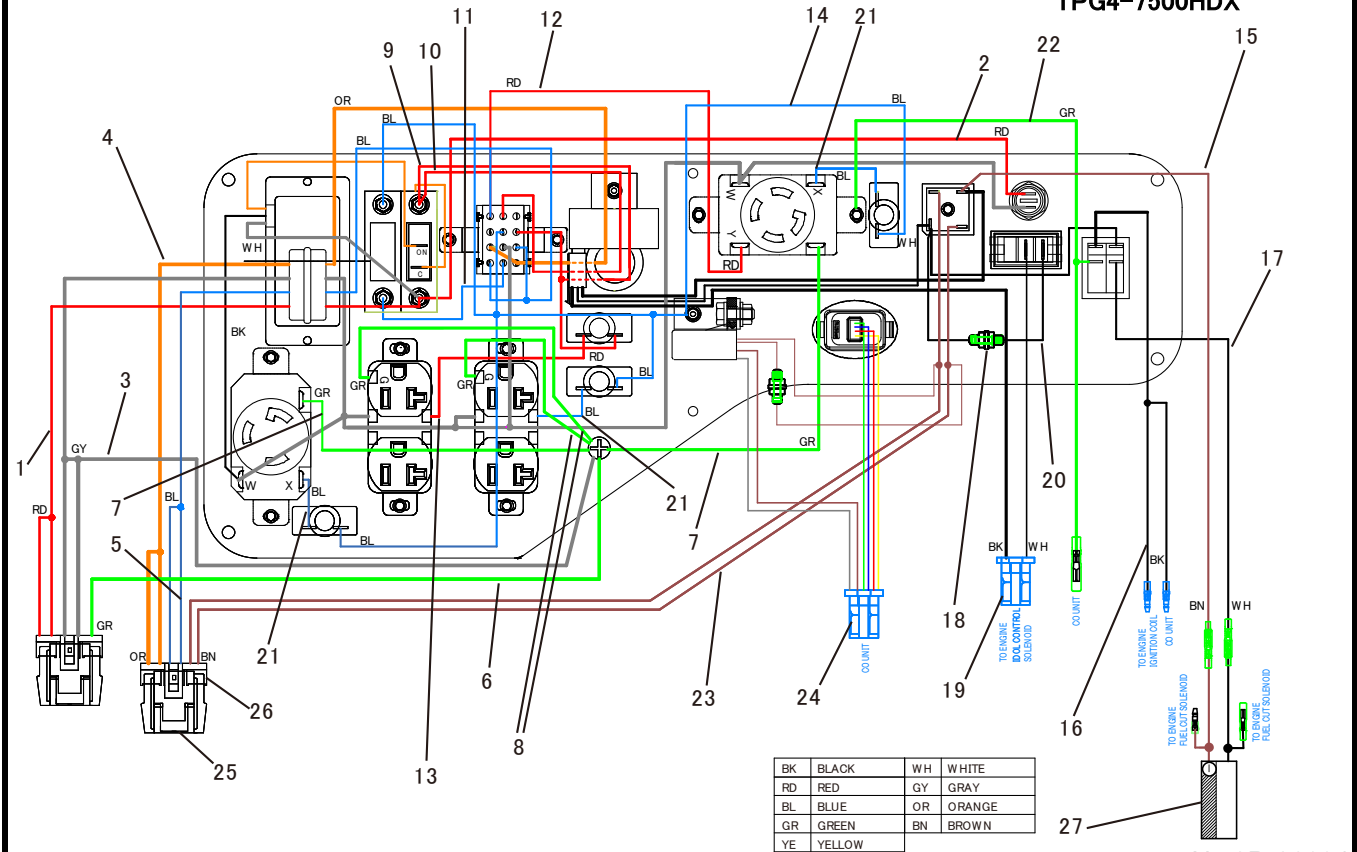

**CONTROL BOX
TPG4-7500HDX**

No.2R-06634

REF No.	Parts No.	Parts name	Q'ty	Price	Remarks
1	15502858000	HARNESS RED	1		
2	15502868000	HARNESS RED	1		
3	15502867000	HARNESS GRAY	1		
4	15502865000	HARNESS ORANGE	1		
5	15502863000	HARNESS BLUE	1		
6	15503215000	HARNESS GREEN	1		
7	15502870000	HARNESS GREEN	2		
8	15502877000	HARNESS GREEN	2		
9	15503213000	HARNESS RED	1		
10	15502866000	HARNESS RED	1		
11	15502862000	HARNESS BLUE	1		
12	15502859000	HARNESS RED	1		
13	15501770000	HARNESS RED	1		
14	15503214000	HARNESS BLUE	1		
15	15501778000	HARNESS BROWN	1		
16	15503240000	HARNESS BLACK	1		
17	15501781000	HARNESS WHITE	1		
18	15501775000	HARNESS, FUSE	1		
19	15502871000	HARNESS, IDLE CONTROL	1		
20	15502873000	HARNESS WHITE	1		
21	15502860000	HARNESS BLUE	3		
22	15503241000	HARNESS GREEN	1		
23	15503235000	HARNESS BROWN	1		
24	15503237000	HARNESS CO SENSOR	1		
25	15400157000	CONNECTOR 6P	2		
26	15400162000	RETAINER	4		
27	15502153000	HARNESS, CAPACITOR	1