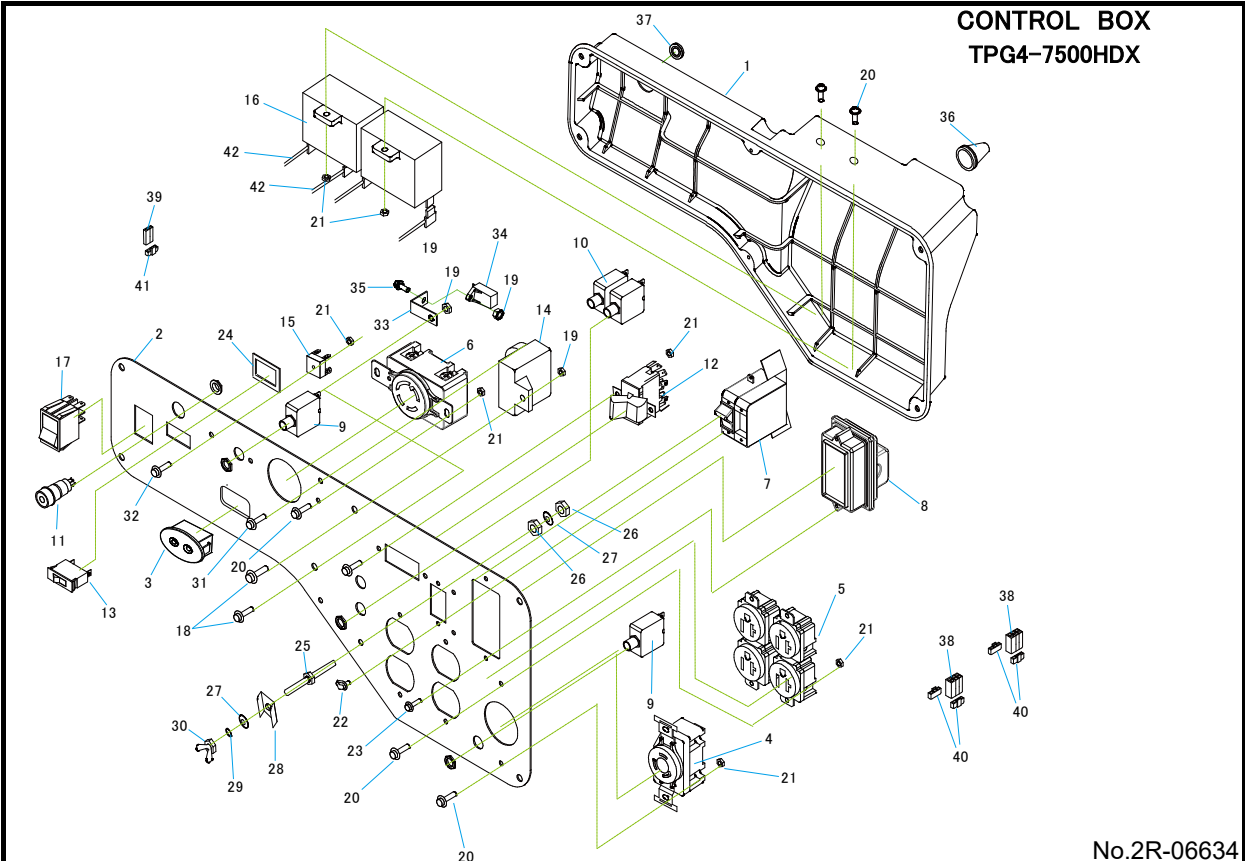

No.2R-06634

REF No.	Parts No.	Parts name	Q'ty	Price	Remarks
1	15411460000	BRACKET (1)	1		
2	15311462000	N-BRACKET	1		
3	15311461000	BRACKET (2)	1		
4	15200575000	ROTOR ASSY	1		
5	15250574000	STATOR ASSY	1		
6	15311471000	COVER,BRACKET	1		
7	15350583000	RUBBER BUSH	1		
8	15550505000	HEX,BOLT W/FLANGE(M10×1.25-275)	1		
9	15550153000	HEX,BOLT W/FLANGE(M6×1.0-190)	4		
10	15550476000	HEX,BOLT W/FLANGE(M8×1.0-20)	4		
11	15550210000	HEX,BOLT W/FLANGE(M5×0.8-12)	2		
12	15550248000	FLAT HEAD BOLT W/SOCKET(M8×1.25-20)	4		
13	19S00905007	CROSS RECESSED HEAD SCREW(M5-7)	1		
14	15350105000	TUBE,LEAD WIRE	1		
15	15400156000	CONNECTOR 6P	2		
16	15400160000	CONNECTOR 2P	1		
17	15250574100	STATOR COMP.	1		
18	15311780100	BALL BEARING	1		6205ZZ-CM
19	15501309000	HARNESS GREEN	1		
20	15400162000	RETAINER 3P	4		
21	15400163000	RETAINER 2P	2		

**CONTROL BOX
TPG4-7500HDX**

No.2R-06634

REF No.	Parts No.	Parts name	Q'ty	Price	Remarks
1	15350680000	CONTROL BOX	1		
2	15602451001	PANEL ASSY	1		
3	15400941000	CARBON MONOXIDE INDICATOR	1		
4	15400105000	RECEPTACLE 30A, 125V	1		
5	15400003000	RECEPTACLE 20A, 125V	2		
6	15400106000	RECEPTACLE 30A, 125/250V	1		
7	15400934000	CURCUIT BREAKER 30A	1		
8	15400559000	UNIT , GFCI	1		
9	15400173000	CURCUIT BREAKER 30A	2		
10	15400171000	CURCUIT BREAKER 20A	2		
11	85111573300	NEON BRACKET , 125V	1		
12	15400143000	SWITCH,VOLTAGE SELECTOR	1		
13	15400108000	SWITCH,AUTO THROTTLE	1		
14	15400933000	CONTROL UNIT,AUTO THROTTLE	1		
15	15400389000	BRIDGE DIODE	1		
16	15400177000	CONDENSOR ASSY,18 μ F	2		
17	15400253000	ENGINE SWITCH	1		
18	19SF4906015	CROSS RECESSED HEAD SCREW (M6-15)	2		
19	19N10906000	HEX,NUT W/FLANGE M6	3		
20	19SF4904014	CROSS RECESSED HEAD SCREW (M4-14)	12		
21	19N10904000	HEX,NUT W/FLANGE M4	13		
22	15550246000	CROSS RECESSED HEAD SCREW (M3-5)	4		
23	19SF4903012	CROSS RECESSED HEAD SCREW (M3-12)	2		
24	15301082001	SWITCH SPACER	1		
25	15550168001	STUD BOLT	1		
26	19N10905000	HEX,NUT W/FLANGE (M5)	2		