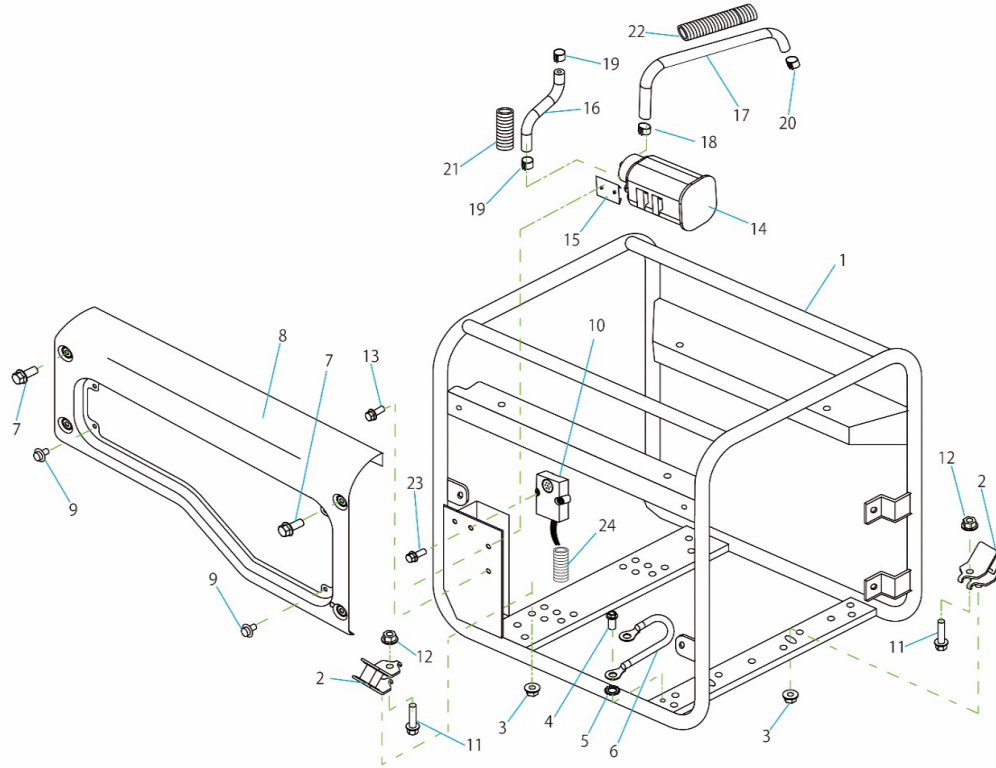

**CONTROL BOX
TPG4-7500HDX**

No.2R-06634

REF No.	Parts No.	Parts name	Q'ty	Price	Remarks
1	15502858000	HARNESS RED	1		
2	15502868000	HARNESS RED	1		
3	15502867000	HARNESS GRAY	1		
4	15502865000	HARNESS ORANGE	1		
5	15502863000	HARNESS BLUE	1		
6	15503215000	HARNESS GREEN	1		
7	15502870000	HARNESS GREEN	2		
8	15502877000	HARNESS GREEN	2		
9	15503213000	HARNESS RED	1		
10	15502866000	HARNESS RED	1		
11	15502862000	HARNESS BLUE	1		
12	15502859000	HARNESS RED	1		
13	15501770000	HARNESS RED	1		
14	15503214000	HARNESS BLUE	1		
15	15501778000	HARNESS BROWN	1		
16	15503240000	HARNESS BLACK	1		
17	15501781000	HARNESS WHITE	1		
18	15501775000	HARNESS, FUSE	1		
19	15502871000	HARNESS, IDLE CONTROL	1		
20	15502873000	HARNESS WHITE	1		
21	15502860000	HARNESS BLUE	3		
22	15503241000	HARNESS GREEN	1		
23	15503235000	HARNESS BROWN	1		
24	15503237000	HARNESS CO SENSOR	1		
25	15400157000	CONNECTOR 6P	2		
26	15400162000	RETAINER	4		
27	15502153000	HARNESS, CAPACITOR	1		

FRAME
TPG4-7500HDX

No.2R-06634

REF No.	Parts No.	Parts name	Q'ty	Price	Remarks
1	15302616000	FRAME	1		
2	200900520	ANTI-VIBRATION RUBBER	4		
3	203200100	HEX,NUT W/FLANGE(M8X1.25)	4		
4	15550251000	HEX, BOLT W/FLANGE (M6×12)	1		
5	19W50906000	TOOTH LOCK WASHER(M6)	1		
6	15501130000	BONDING WIRE	1		
7	15550264000	BOLT, M6-16	4		
8	15601798000	CASE, CONTROL ASSY (BLUE)	1		WITH RUBBER
9	15550438000	CROSS RECESSED HEAD SCREW(M6-15)	4		
10	15400974000	CO SENSOR	1		
11	203000721	HEX, BOLT W/FLANGE (M10×45)	4		
12	203200021	HEX,NUT W/FLANGE(M10X1.25)	4		
13	15550587000	BOLT, M6-12	2		
14	15950138002	CARBON CANISTER (Q-18-16A)	1		
15	15950141000	STAY , CARBON CANISTER	1		
16	15350676002	TUBE , SURGE	1		
17	15350678002	TUBE , PURGE	1		
18	15302061000	CRIP , φ11.6	1		
19	15302060000	CRIP , φ10.0	2		
20	15302063000	CRIP , φ14.8	1		
21	15350703000	TUBE , CORRUGATE (320mm)	1		
22	15350702000	TUBE , CORRUGATE (800mm)	1		
23	15550613000	SCREW(M5-20)	2		
24	15350882000	TUBE (120mm)	1		