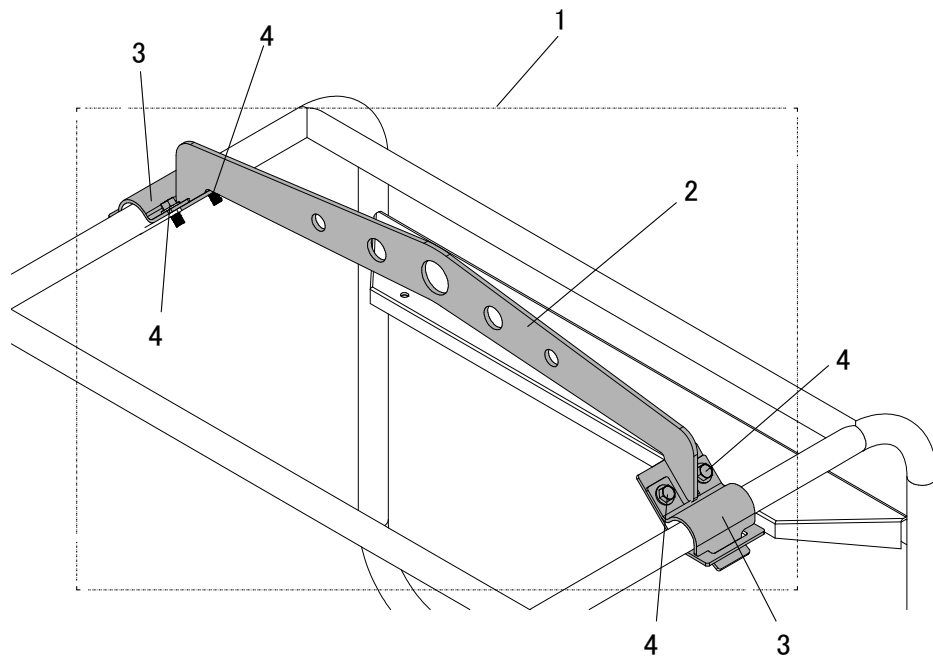

LIFTING BALE
TPG4-7500HDX

2R-06634

REF No.	Parts No.	Parts name	Q'ty	Price	Remarks
1	15601795000	LIFTING BALE KIT	1		
2	15302124000	LIFTING BALE	1		
3	15301186000	LIFTING BALE FITTINGS	2		
4	15550208000	BOLT M8-16	4