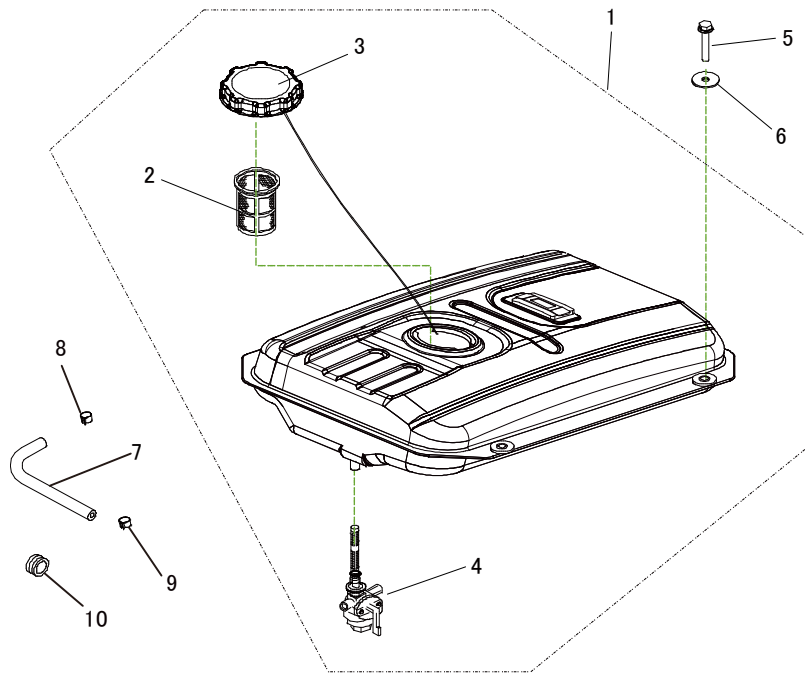

FUEL TANK
TPG4-7500HDX

No.2R-06634

REF No.	Parts No.	Parts name	Q'ty	Price	Remarks
1	15601800200	FUEL TANK (BLUE) COMP.	1		WITH LABEL ※EXCEPT SPEC LABEL
2	15350860000	FILTER COMP., FUEL	1		
3	15950267000	CAP COMP., FUEL FILLER WITH CHAIN	1		
4	15150135010	FUEL VALVE	1		
5	19B30906025	HEX,BOLT W/FLANGE (M6×1.0-25)	4		
6	19W00906025	WASHER,TANK CUSHION (M6×25,1.6t)	4		
7		CRIP B8, TUBE	1		HONDA PART
8	15301192000	CRIP,TUBE	1		
9	15350696002	TUBE,FUEL (180mm)	1		
10		RUBBER,FUEL TUBE	1		HONDA PART