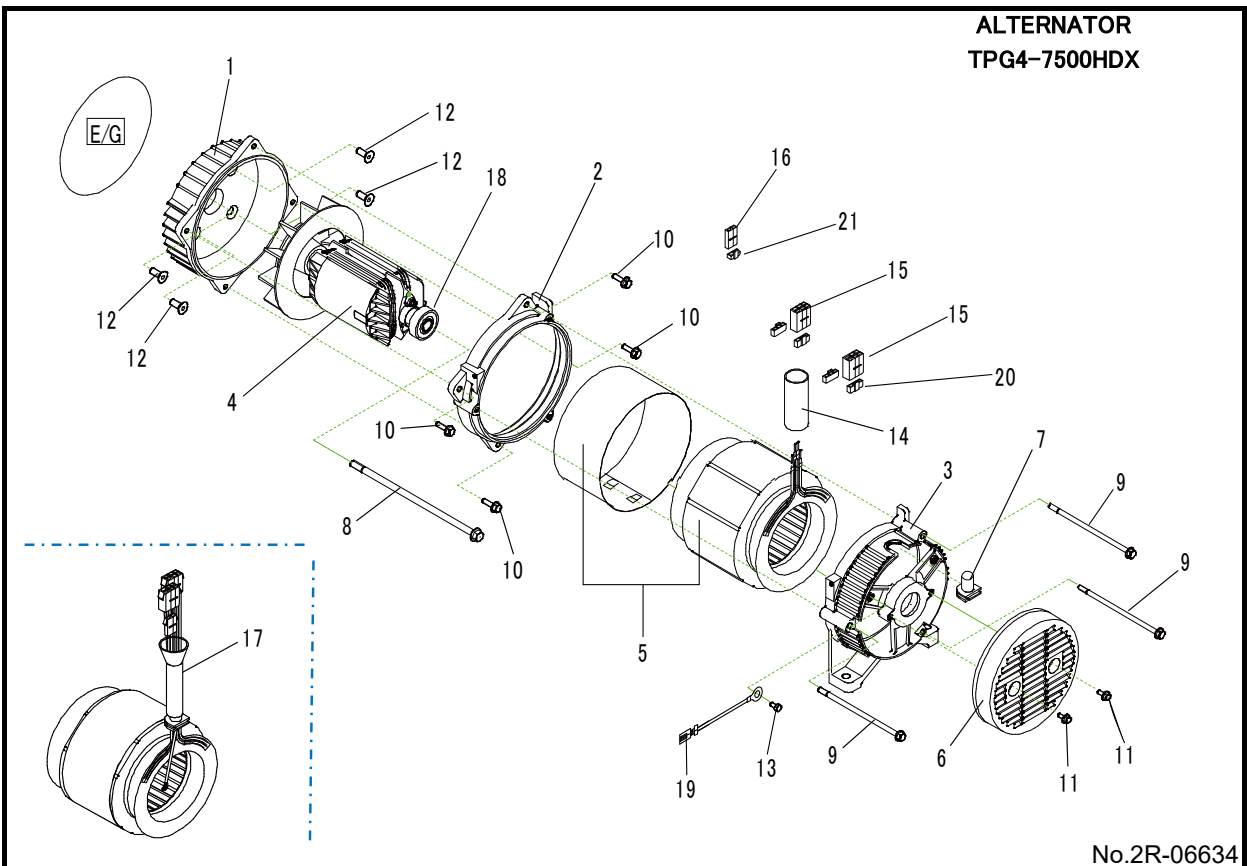

No.2R-06634

REF No.	Parts No.	Parts name	Q'ty	Price	Remarks
1	15411460000	BRACKET (1)	1		
2	15311462000	N-BRACKET	1		
3	15311461000	BRACKET (2)	1		
4	15200575000	ROTOR ASSY	1		
5	15250574000	STATOR ASSY	1		
6	15311471000	COVER,BRACKET	1		
7	15350583000	RUBBER BUSH	1		
8	15550505000	HEX,BOLT W/FLANGE(M10×1.25-275)	1		
9	15550153000	HEX,BOLT W/FLANGE(M6×1.0-190)	4		
10	15550476000	HEX,BOLT W/FLANGE(M8×1.0-20)	4		
11	15550210000	HEX,BOLT W/FLANGE(M5×0.8-12)	2		
12	15550248000	FLAT HEAD BOLT W/SOCKET(M8×1.25-20)	4		
13	19S00905007	CROSS RECESSED HEAD SCREW(M5-7)	1		
14	15350105000	TUBE,LEAD WIRE	1		
15	15400156000	CONNECTOR 6P	2		
16	15400160000	CONNECTOR 2P	1		
17	15250574100	STATOR COMP.	1		
18	15311780100	BALL BEARING	1		6205ZZ-CM
19	15501309000	HARNESS GREEN	1		
20	15400162000	RETAINER 3P	4		
21	15400163000	RETAINER 2P	2		

**CONTROL BOX
TPG4-7500HDX**

No.2R-06634

REF No.	Parts No.	Parts name	Q'ty	Price	Remarks
1	15350680000	CONTROL BOX	1		
2	15602451001	PANEL ASSY	1		
3	15400941000	CARBON MONOXIDE INDICATOR	1		
4	15400105000	RECEPTACLE 30A, 125V	1		
5	15400003000	RECEPTACLE 20A, 125V	2		
6	15400106000	RECEPTACLE 30A, 125/250V	1		
7	15400934000	CURCUIT BREAKER 30A	1		
8	15400559000	UNIT , GFCI	1		
9	15400173000	CURCUIT BREAKER 30A	2		
10	15400171000	CURCUIT BREAKER 20A	2		
11	85111573300	NEON BRACKET , 125V	1		
12	15400143000	SWITCH,VOLTAGE SELECTOR	1		
13	15400108000	SWITCH,AUTO THROTTLE	1		
14	15400933000	CONTROL UNIT,AUTO THROTTLE	1		
15	15400389000	BRIDGE DIODE	1		
16	15400177000	CONDENSOR ASSY,18 μ F	2		
17	15400253000	ENGINE SWITCH	1		
18	19SF4906015	CROSS RECESSED HEAD SCREW (M6-15)	2		
19	19N10906000	HEX,NUT W/FLANGE M6	3		
20	19SF4904014	CROSS RECESSED HEAD SCREW (M4-14)	12		
21	19N10904000	HEX,NUT W/FLANGE M4	13		
22	15550246000	CROSS RECESSED HEAD SCREW (M3-5)	4		
23	19SF4903012	CROSS RECESSED HEAD SCREW (M3-12)	2		
24	15301082001	SWITCH SPACER	1		
25	15550168001	STUD BOLT	1		
26	19N10905000	HEX,NUT W/FLANGE (M5)	2		