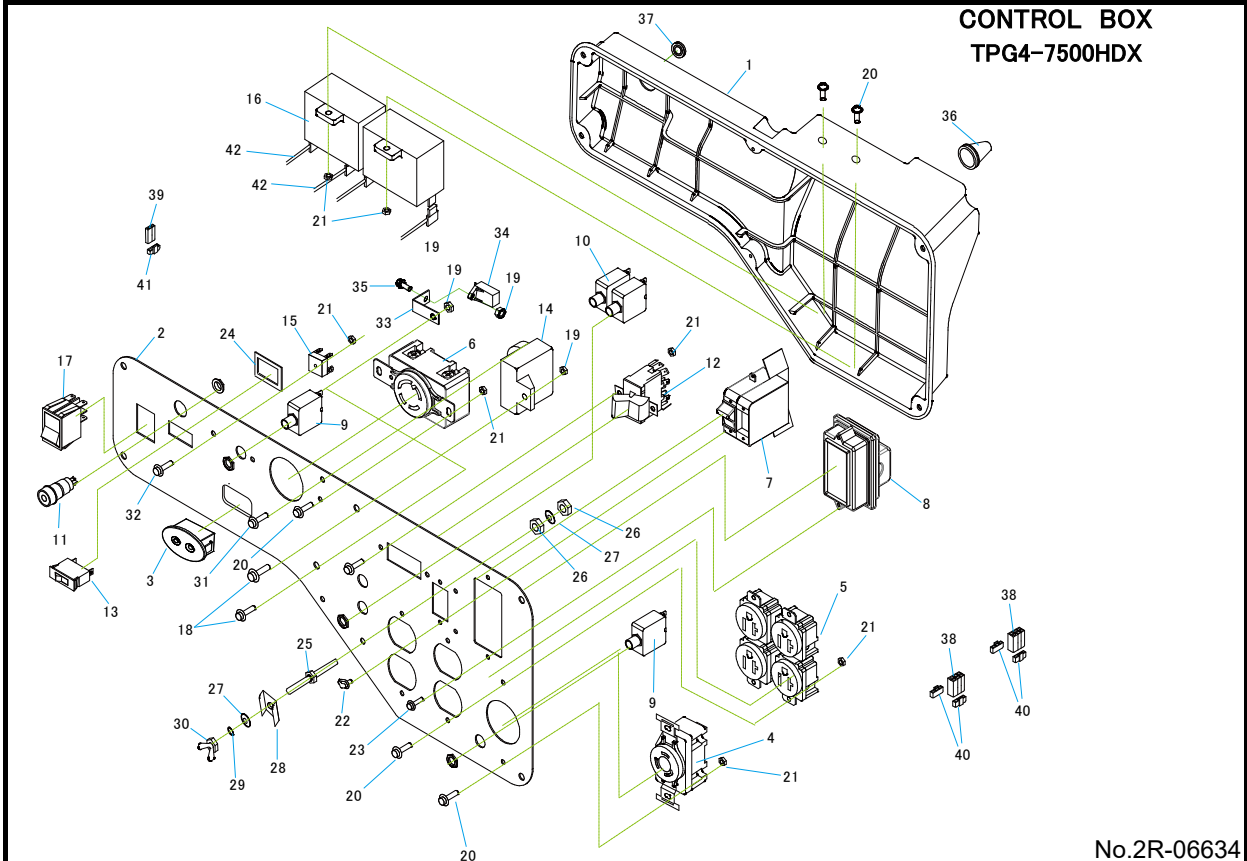

**CONTROL BOX
TPG4-7500HDX**

No.2R-06634

REF No.	Parts No.	Parts name	Q'ty	Price	Remarks
27	19W00905000	FLAT WASHER (M5)	2		
28	15301034000	CAP WASHER (M5)	1		
29	19W10905000	LOCK WASHER (M5)	1		
30	19N60905000	WING NUT (M5)	1		
31	15550589000	SCREW, SELF TAP M4-12	2		
32	19SF4904018	CROSS RECESSED HEAD SCREW (M4-18)	1		
33	15302635000	BRACKET, POWER MODULE	1		
34	15400940000	POWER MODULE	1		
35	15550264000	BOLT, M6-16	1		
36	15321880130	GROMMET PANEL LEAD #2	1		
37	15350472000	GROMMET	1		
38	15400157000	CONNECTOR 6P	2		
39	15400161000	CONNECTOR 2P	1		
40	15400162000	RETAINER 3P	4		
41	15400163000	RETAINER 2P	1		
42	15501168000	HARNES YELLO	2